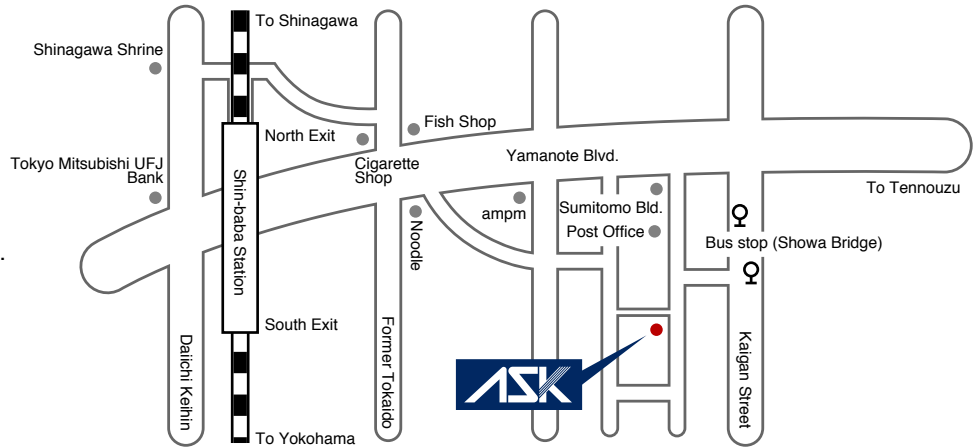

Head office and Sales Department

1-34-16, Higashi Shinagawa, Shinagawa-ku, Tokyo, 140-0002

TEL : 03-3471-4845

FAX : 03-5463-7022

By Train : Shinbaba Station.
Go out the North exit, and it is eight minutes on foot.

By Bus : Take the Metropolitan Bus bound for Ooi Keibajo. Get off at Showa-Bashi and it is three minutes on foot.

Osaka Sales Office

11th fl. NK-Tanimachi bldg. 9-1-22 Tanimachi, cyuo-ku, Osaka city, Osaka Pref., 542-0012