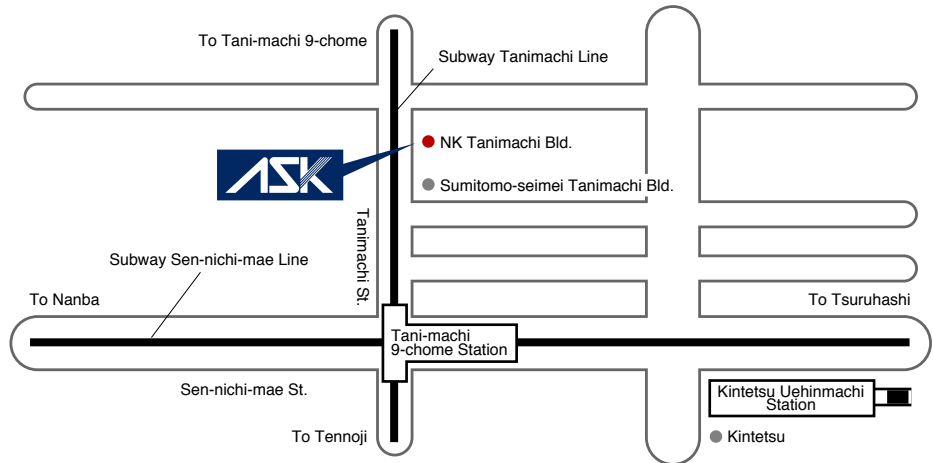

By Bus : Take the Metropolitan Bus bound for Ooi Keibajo. Get off at Showa-Bashi and it is three minutes on foot.

Osaka Sales Office

11th fl. NK-Tanimachi bldg. 9-1-22 Tanimachi, cyuo-ku, Osaka city, Osaka Pref., 542-0012

TEL : 06-6762-8610

FAX : 06-6762-8612

By Train : Subway Sen-nichi-mae Line, and get off at "Tani-machi 9-chome station" 2 minutes' walk from No.4 exit.

Iwaki plant / Iwaki sales office

4-8, Yoshima-Kogyodanchi, Iwaki City, Fukushima Pref., 970-1144